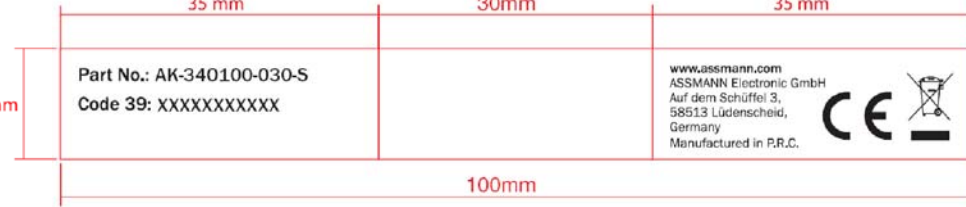

www.assmann.com
ASSMANN Electronic GmbH
Auf dem Schüffel 3,
58513 Lüdenscheid,
Germany
Manufactured in P.R.C.