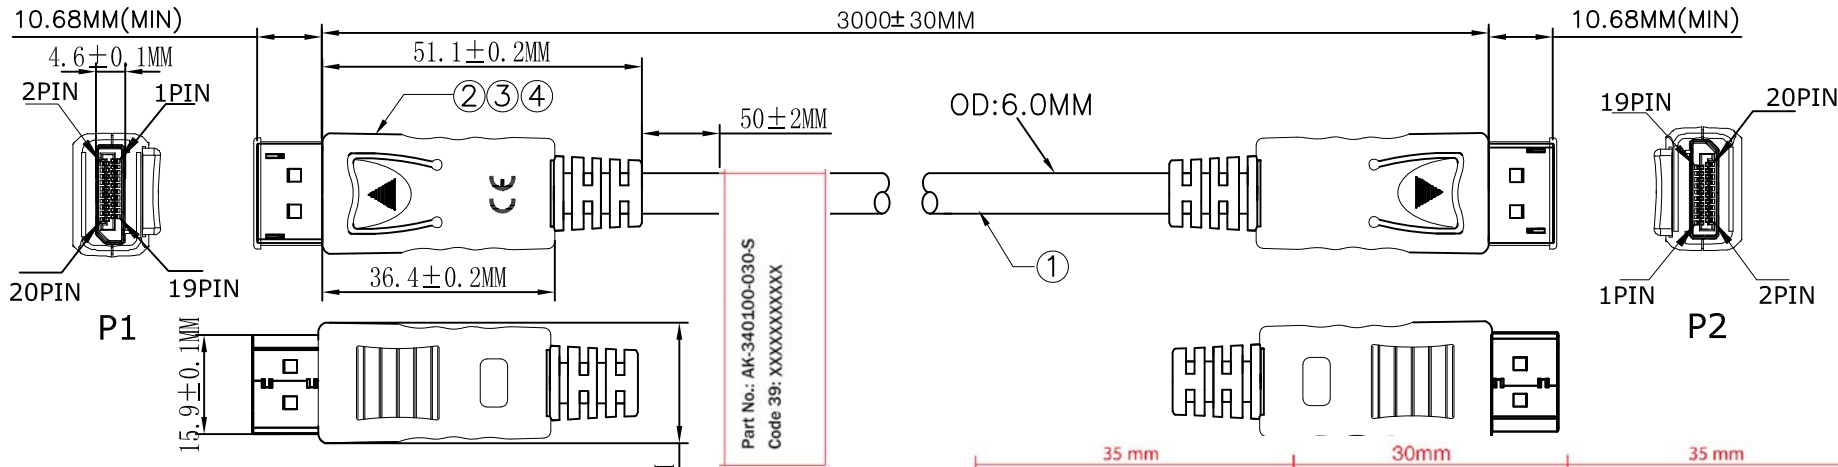

1

2

3

4

5

6

7

RoHS & REACH Compliant

Signature	Revision History	Date	Rev.
LIBRA	For Bulk Production	Oct. 23, 2017	01

Part No.: AK-340100-030-S
Code 39: XXXXXXXXXXXX