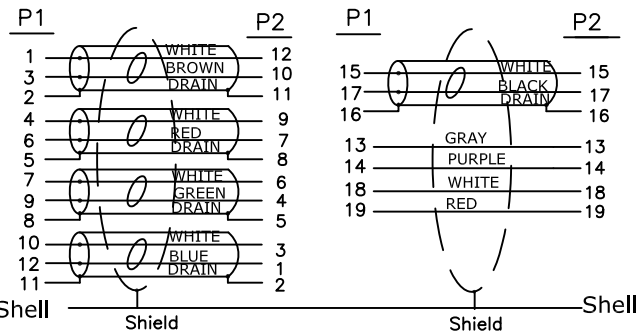

Assignment

NOTES:

- CABLE: DP~UL20276~[28AWG(7/0.127TC)+EAM]*5P+28AWG(7/0.127TC)*5C+AEB(16/10/0.12AL 85%AL)~OD:7.3MM~
Black~印: Assmann Electronic GmbH, 58513 Lüdenscheid, Germany (← 25.4mm →)DisplayPort
Cable E342987 兎 AWM STYLE 20276 80°C 30V VW-1
- CONNECTOR:
P1, P2: DisplayPort Port M Black PBT Insulator Shell Nickel Plated PIN Gold 3u
- Shell: MOLDED TYPE, PVC 45P, COLOR: BLACK.
- Internal Molding transparent PE material.
- ELECTRICLE TEST:
1). 100% OPEN & SHORT & MIS WIRE TEST
2). CONTACT RESISTANCE: 2 OHM(MAX)
3). INSULATION RESISTANCE: 10M OHM(MIN)
4). HI-POT TEST: DC 300V/10ms