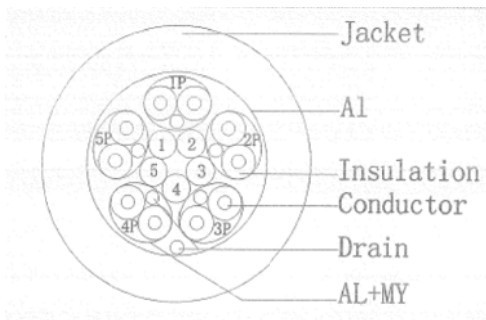

NOTES:

1. CABLE: DP~UL20276~[28AWG(7/0.127TC)+EAM]*5P+28AWG(7/0.127TC)*5C+AEB(16/10/0.12AL 85%AL)~OD:7.3MM~
   Black~印: Assmann Electronic GmbH, 58513 Lüdenscheid, Germany (← 25.4mm →)DisplayPort
   Cable E342987 兎 AWM STYLE 20276 80°C 30V VW-1
2. CONNECTOR:
   P1, P2: DisplayPort Port M Black PBT Insulator Shell Nickel Plated PIN Gold 3u
3. Shell: MOLDED TYPE, PVC 45P, COLOR: BLACK.
4. Internal Molding transparent PE material.
5. ELECTRICLE TEST:
   1). 100% OPEN & SHORT & MIS WIRE TEST
   2). CONTACT RESISTANCE: 2 OHM(MAX)
   3). INSULATION RESISTANCE: 10M OHM(MIN)
   4). HI-POT TEST: DC 300V/10ms

Cross Section: